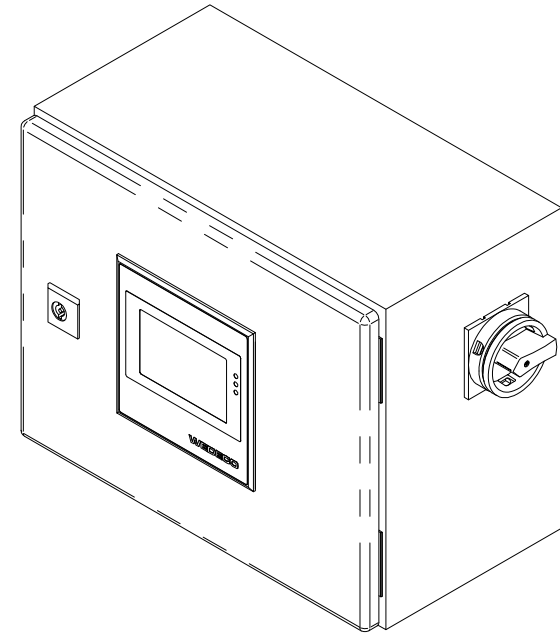

Control 1

NOT FOR CONSTRUCTION !

FOR DISCUSSION PURPOSES
ONLY !

WEDECO
a xylem brand

Xylem DE-32051 Herford | Phone +49 5221 930-0

Scale: 1:4
Measurements without tolerances according to ISO 2768-1m/2K
Surface according to DIN ISO 1302

Spektron 2 / 5 / 10
CABINET LAYOUT
Control 1

UV System

Rev.	Description	Date	Name	EDV No.	W-12087 DWG	Material	Weight
0							
0						Article-ID:	Weight:
						W-12087-0	

of